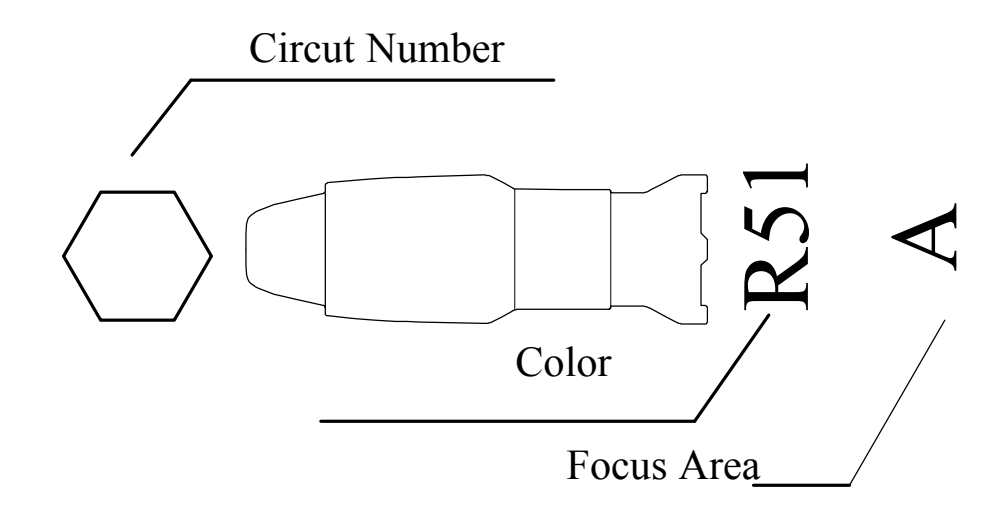

THIS DRAWING REPRESENTS DESIGN INTENT AND CONCEPTS

2010 REP-DANCE CONCERT

BUFFALO STATE COLLEGE

ARTISTIC COORDINATOR:
JANET REED

LIGHTING DESIGNERS:
Freddy P., Tamara S., Shannon Schweitzer

DRAFTED BY:
SHANNON SCHWEITZER

DATE:
04/02/10

SCALE:
3/8"=1'0"

PLATE:
1

OF
1