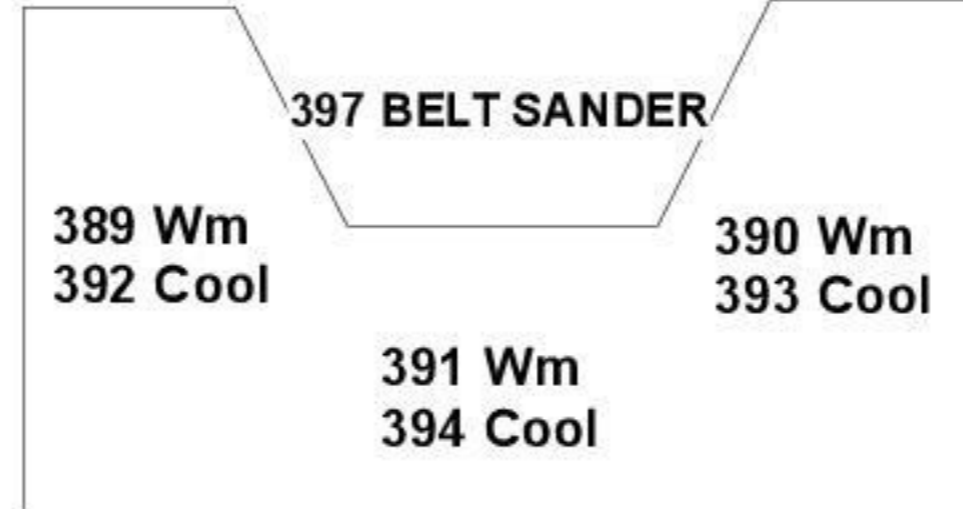

CANYON 4

HYENA LADDERS

#2R : 475 >   #2L: n/a
471 < (US)
473 < (DS)
472 FRT (Rail)
474 FRT/DN

#1R: 469   #1L: 470
478 >   477
476 FRT