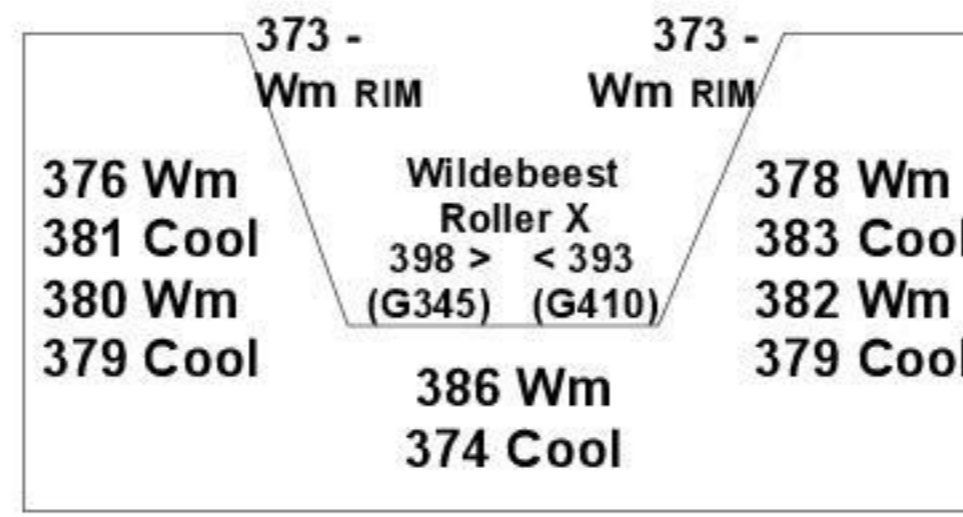

CANYON 2

CANYON BORDERS
L179 (G190)

#4	n/a
#3	678
#2	679
#1	680

Misc Canyon Specials
385 - DL Scar Frt
511 - DR Platform <L
512 - Eulogy Bk/Dwn
400> Canyon Elev <399

**GROUPS: CANYON: G400
HYENA: G401**