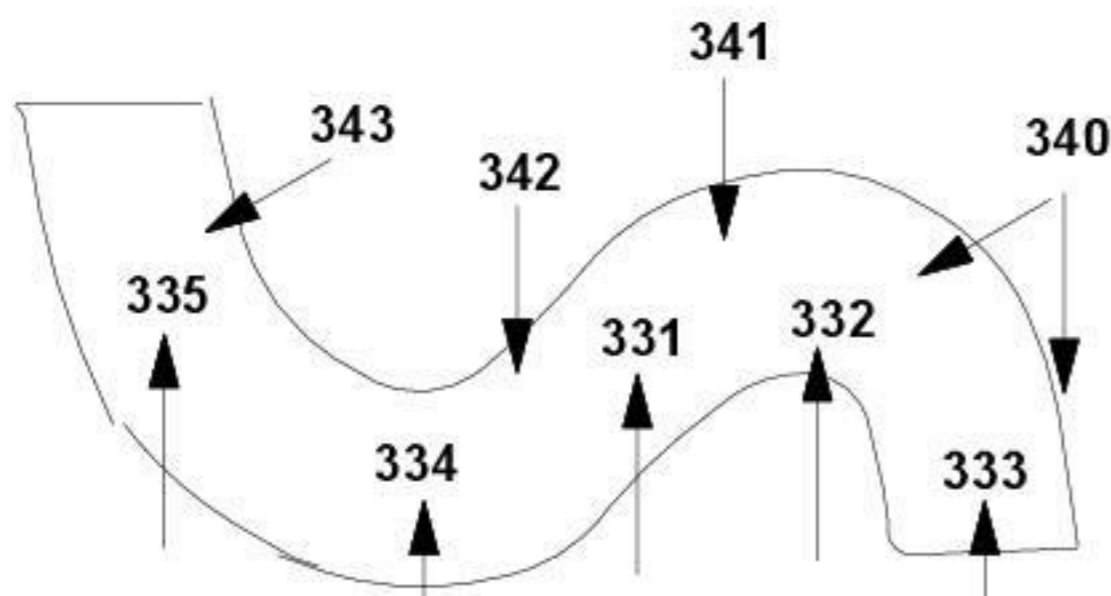

ELEPHANT GRAVEYARD

330 - Hyena Low Frts (Upper Rail)