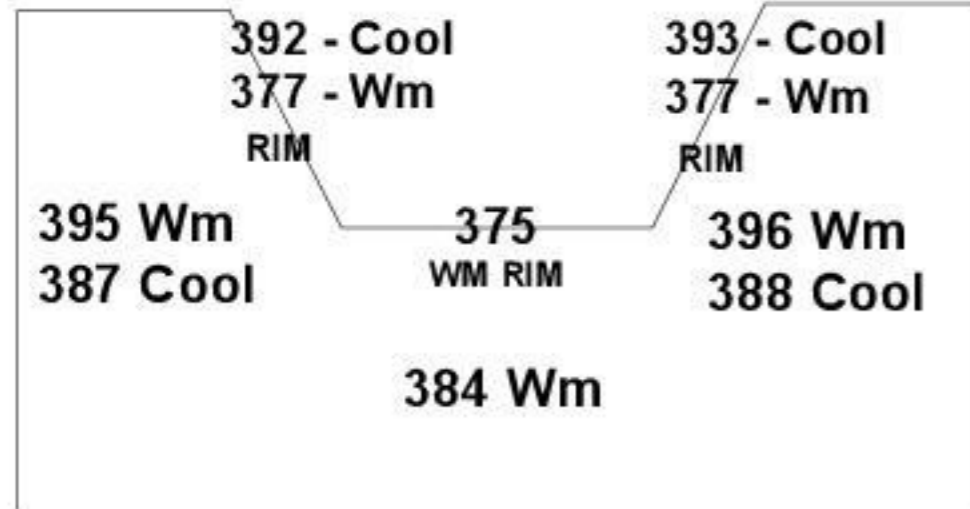

CANYON BORDERS
L179 (G190)

#4	n/a
#3	678
#2	679
#1	680

Misc Canyon Specials
385 - DL Scar Frt
511 - DR Platform <L
512 - Eulogy Bk/Dwn
400> Canyon Elev <399

**GROUPS: CANYON: G400
HYENA: G401**

CANYON 3

HYENA LADDERS

#2R : 475 >   #2L: n/a
471 < (US)
473 < (DS)
472 FRT (Rail)
474 FRT/DN

#1R: 469   #1L: 470
478 >   477
476 FRT

ELEPHANT GRAVEYARD

PRIDE ROCK

GEYSERS (G24)

(#3)	873	(#4)	874 (VL12)
(#1)	871 (VL7)	872	(#2) (VL8)

ACL'S

IN-5	299	294
IN-4	298	293
IN-3	297	292
IN-2	296	291
IN-1	295	290

(G20)   (G21)

STROBES

	R	L
	909	
T6	908	907
T5	906	905
T4	904	903
T3	902	901
T2	911	910
T1	912	913
1E CTR		918
PIT RAIL	R	917
		L 916
FOH RAIL	R	914
		915