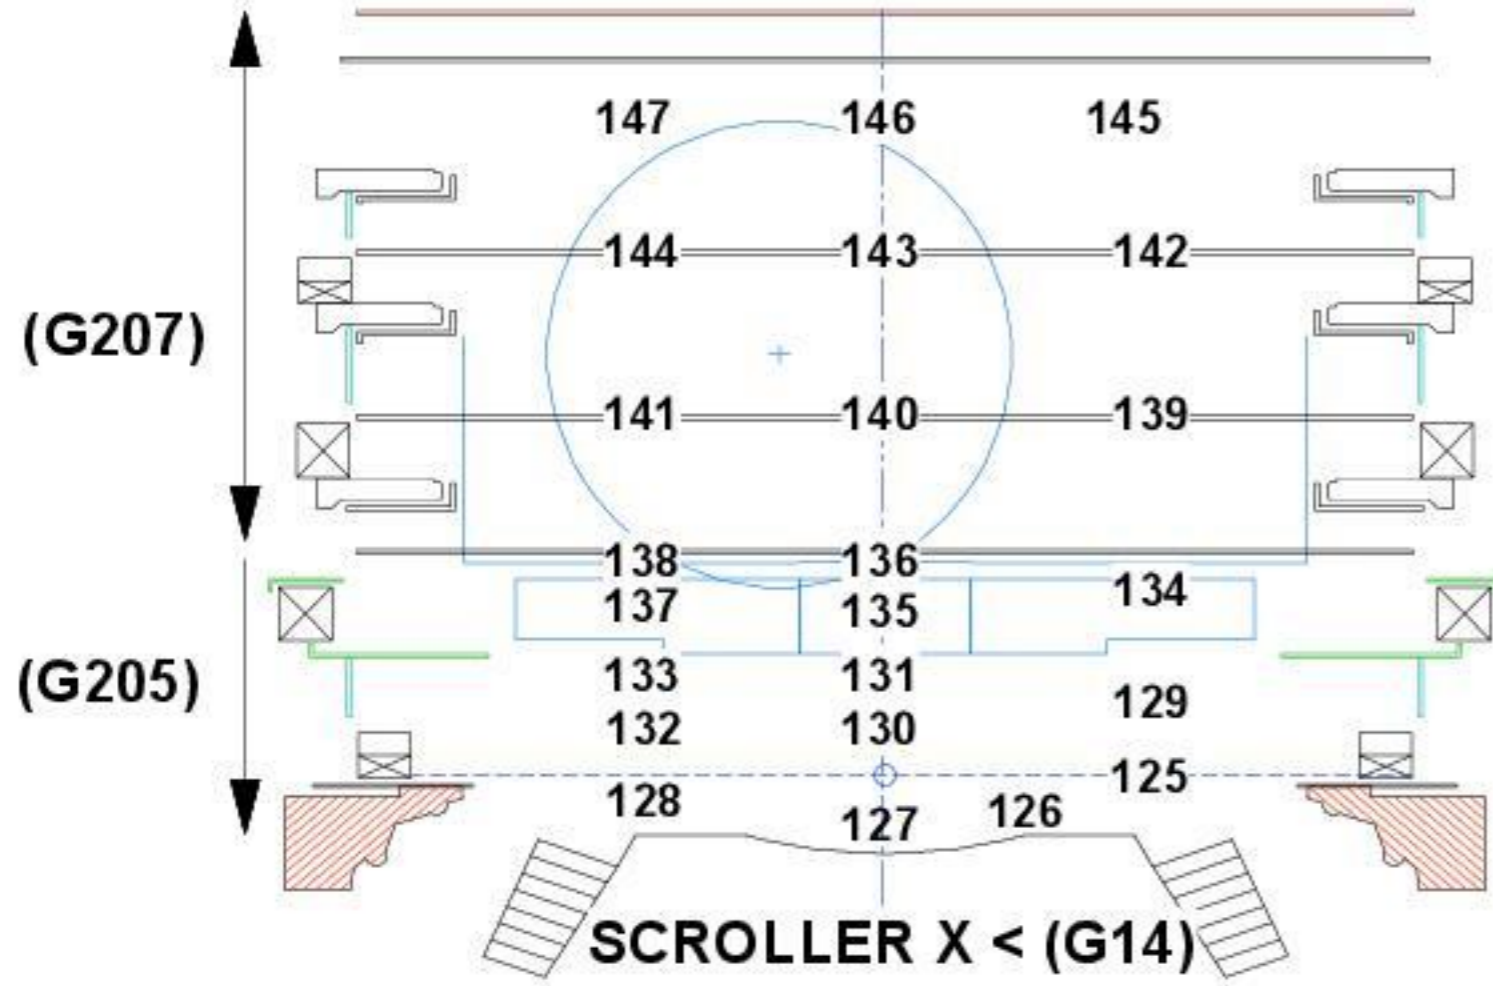

IN 5
IN 4
IN 3
IN 2
IN 1

IN 5
IN 4
IN 3
IN 2
IN 1